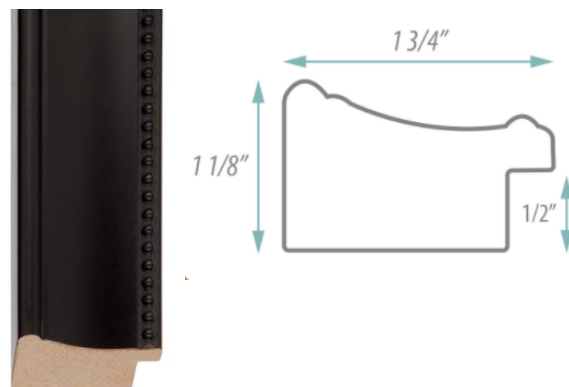

### FEATURES:

- ONE 24X36" HIGH RESOLUTION SILVER PLATE GLASS MIRROR SIZE W/ DECORATIVE FRAME.
- "WALL HUGGER" HANGER FOR MOUNTING INCLUDED.
- STANDARD MOUNTING STYLE IS VERTICAL. FOR HORIZONTAL, PLEASE SPECIFY WHEN ORDERING.
- PACKED IN FOUR WALL (FOLDED DOUBLE WALL) CORRUGATION.
- STYLE: MODERN
- COLOR: BLACK
- FINISH: MATTE

### MIRROR FINISHES:

- FLAT POLISHED EDGE
- BEVELED EDGE

**OVERALL SIZE DIMENSION: 27 1/2" WIDE X 39 1/2" HIGH X 1 1/8" DEEP**